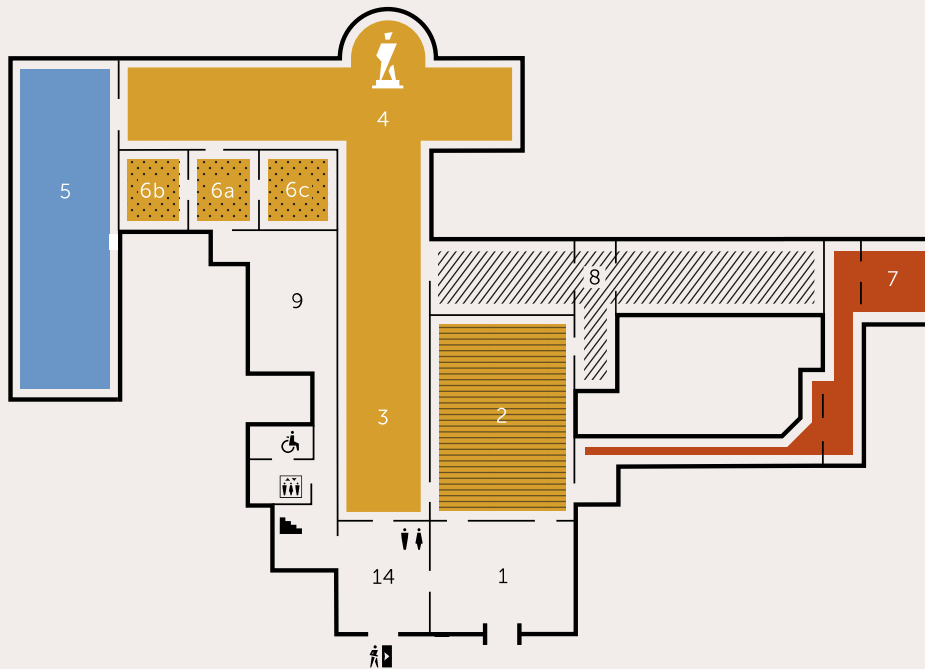

0 Piano Floor

-  David
-  Bagni Restrooms
-  Bagno disabili Disabled Restroom
-  Uscita Exit
-  Ascensore Lift
-  Scale Stairs

1 Piano Floor

-  Pittura Sec XIII-XIV Paintings Cent. XIII - XIV
-  Pittura Sec XV Paintings Cent. XV
-  Pittura Sec XVI Paintings Cent. XVI
-  Musica Music
-  Scultura Sculpture
-  Mostra temporanea Temporary exhibition

- 1 Ingresso Entrance
- 2 Sala del Colosso Hall of the Colossus
- 3 Galleria dei Prigioni Gallery of the Slaves
- 4 Tribuna del David Tribuna of David
- 5 Gipsoteca Plaster Cast Gallery
- 6a Sala di Giotto e Giotteschi Giotto and Giottesque Painters Room
- 6b Sala del '200 e primo '300 13th and Early 14th Century Room
- 6c Sala di Giovanni da Milano Giovanni da Milano Room
- 7 Strumenti musicali Musical Instruments
- 8 Mostre temporanee Temporary Exhibitions
- 9 Bookshop Bookshop
- 10 Lorenzo Monaco e il Tardogotico Lorenzo Monaco and Late Gothic Painting
- 11 Lorenzo Monaco e il Tardogotico Lorenzo Monaco and Late Gothic Painting
- 12 Lorenzo Monaco e il Tardogotico Lorenzo Monaco and Late Gothic Painting
- 13 Aula didattica Educational Room
- 14 Uscita Exit